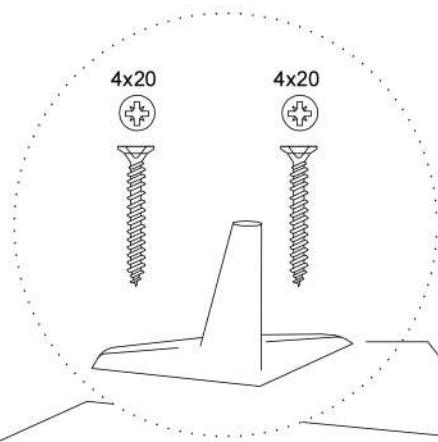

GENERAL VIEW

ACCESSORY LIST

This module should be assembled by two people 

 4X	 16X	 36X	 4X	 16X	 16X	
---	--	--	--	--	--	---

4 ✓

5 ✓

6 ✓

3.5X50